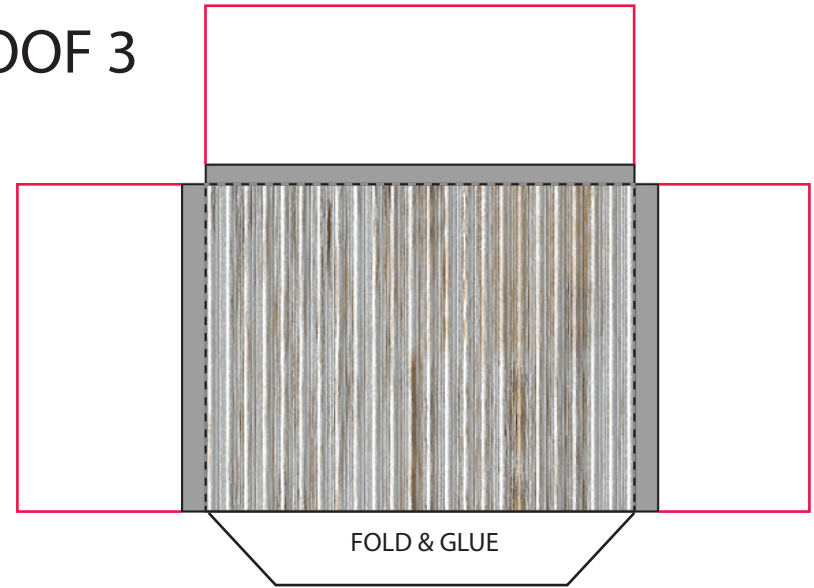

HOPE VALLEY SCHOOL / CHURCH  
FREE MINIATURE PAPER MODEL

<https://hopevalleyprintables.wordpress.com>

PRINT IN ORDINARY PAPER

FOLD ON ALL DOTTED LINES  
USE GLUE STICK

4

ROOF 3

ROOF 2

5

7

8

6

9

10

ROOF 1

10

11