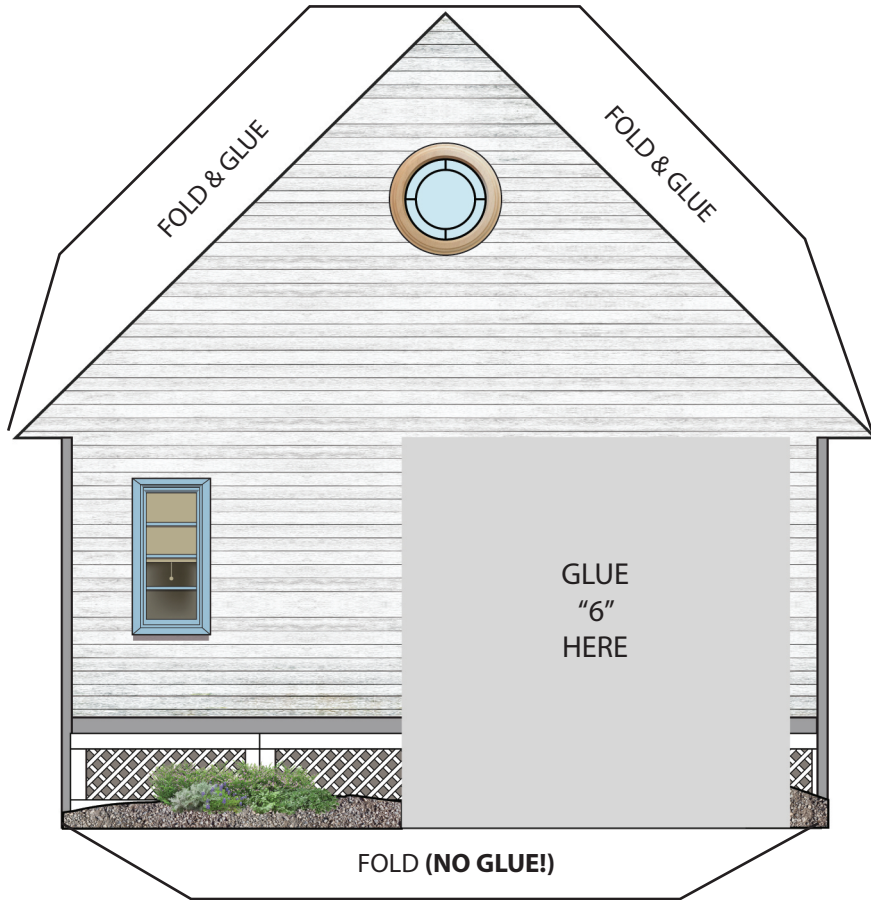

HOPE VALLEY SCHOOL / CHURCH  
FREE MINIATURE PAPER MODEL

<https://hopevalleyprintables.wordpress.com>

PRINT IN ORDINARY PAPER

FOLD ON ALL DOTTED LINES  
USE GLUE STICK

4

ROOF 3

ROOF 2

5

7

8

6

9

10

ROOF 1

10

11