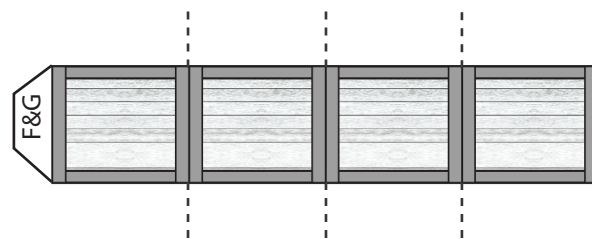

HOPE VALLEY SCHOOL / CHURCH  
FREE MINIATURE PAPER MODEL

<https://hopevalleyprintables.wordpress.com>

PRINT IN ORDINARY PAPER

FOLD ON ALL DOTTED LINES  
USE GLUE STICK

4

ROOF 3

ROOF 2

5

7

8

6

9

10

ROOF 1

10

11