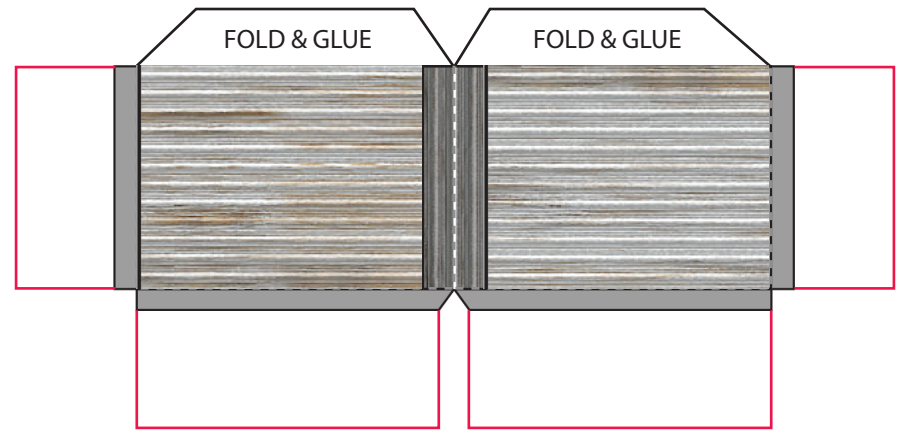

HOPE VALLEY SCHOOL / CHURCH  
FREE MINIATURE PAPER MODEL

<https://hopevalleyprintables.wordpress.com>

PRINT IN ORDINARY PAPER

FOLD ON ALL DOTTED LINES  
USE GLUE STICK

4

ROOF 3

ROOF 2

5

7

8

6

9

10

ROOF 1

10

11