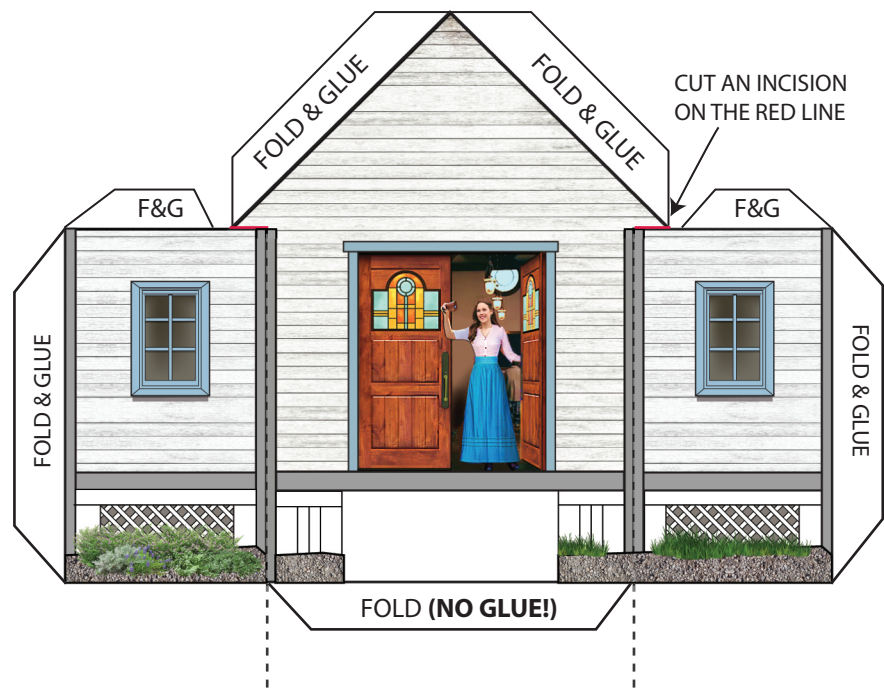

HOPE VALLEY SCHOOL / CHURCH  
FREE MINIATURE PAPER MODEL

<https://hopevalleyprintables.wordpress.com>

PRINT IN ORDINARY PAPER

FOLD ON ALL DOTTED LINES  
USE GLUE STICK

4

ROOF 3

ROOF 2

5

7

8

6

9

10

ROOF 1

10

11

12

13

14