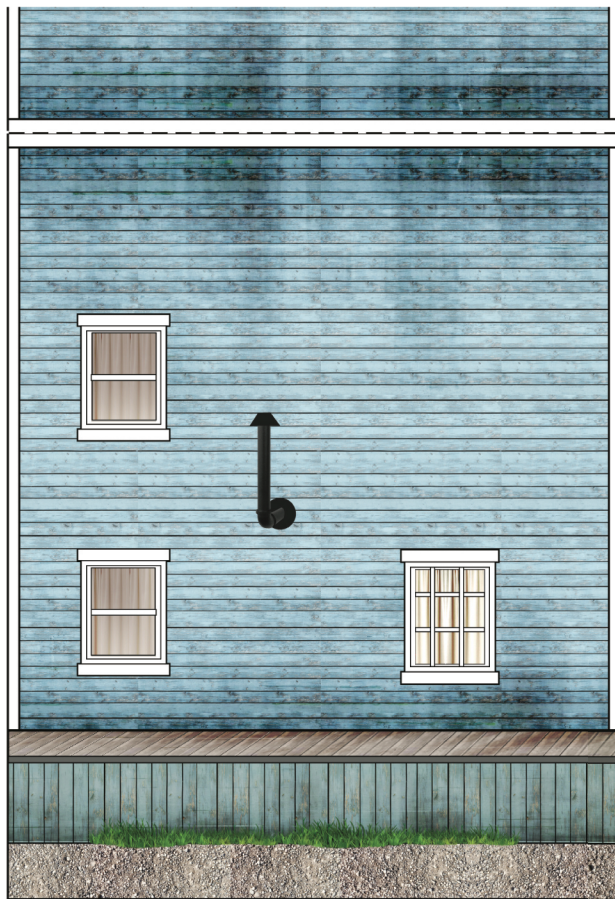

HOPE VALLEY MOUNTED POLICE OFFICE FREE PAPER MODEL

<https://hopevalleyprintables.wordpress.com>

A

FOLD
HERE

FOLD (NO GLUE!)

FOLD
HERE

FOLD (NO GLUE!)

FOLD
HERE

GLUE

FOLD
HERE

B

CUT AN INCISION
ON THE YELLOW
LINE

FOLD
HERE

FOLD (NO GLUE!)

FOLD HERE

FOLD (NO GLUE!)

FOLD & GLUE

A

Fold on ALL dotted lines as shown

Glue "A" to "B" here:

Glue sign on place as shown